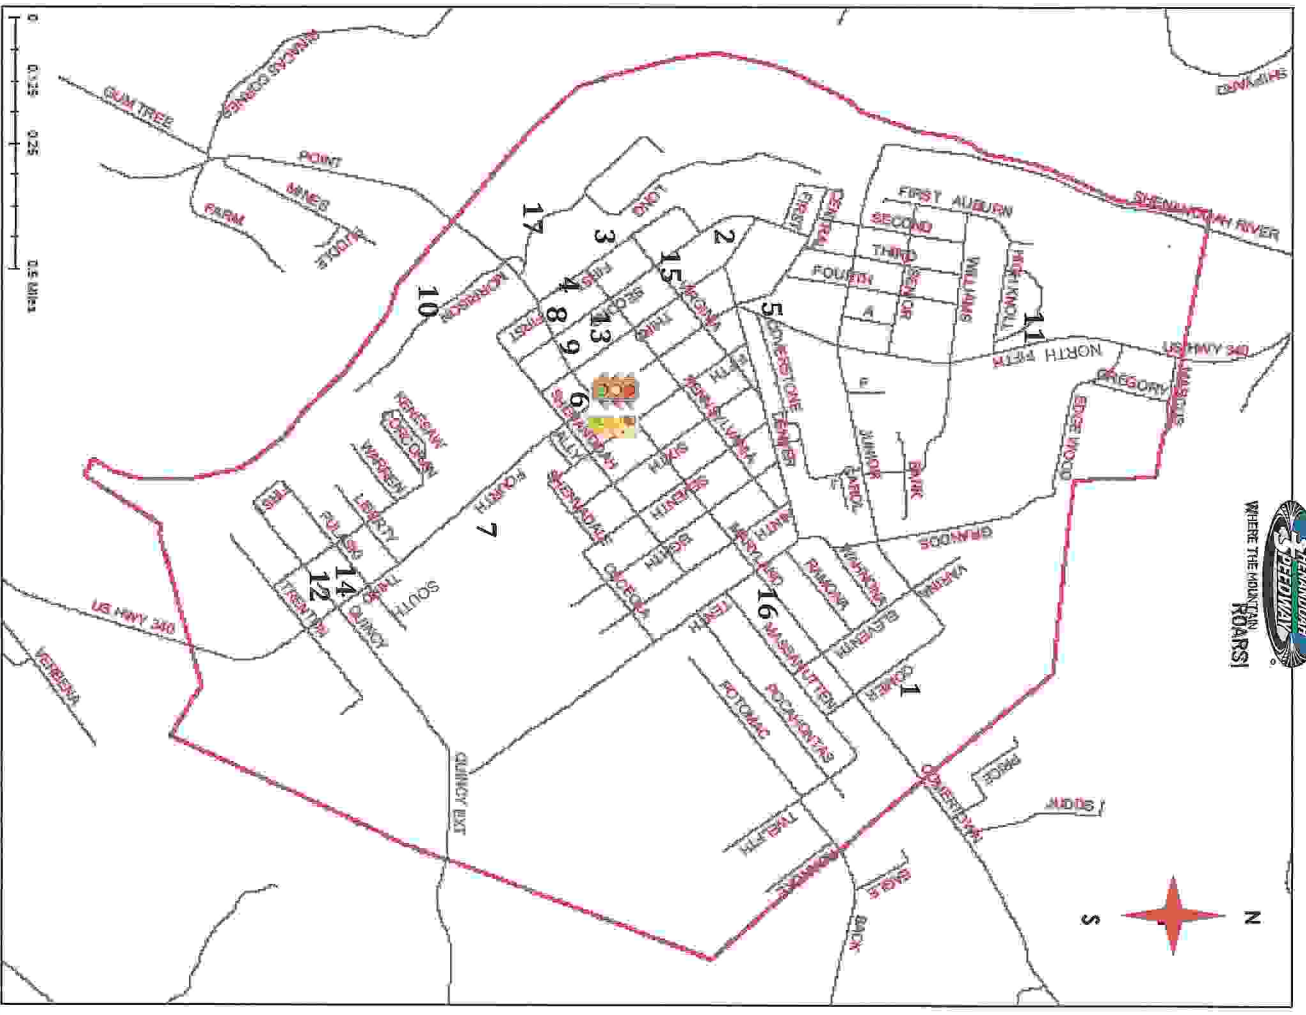

Local Attractions & Businesses

- 1 Page One Thrift Shop 601 Comer Lane
- 2 Tennis Courts 301 First Street
- 2 Wigwam Village 305 First Street
- 3 The General Train Engine 426 First Street
- 4 Box Car Deli & Subs 500 First Street
- 4 Enchanting Florals & Gifts/ 502 First Street
- 4 Red White & Brew 507 First Street
- 4 Old Mill Shopping/ 507 First Street
- 4 Shenandoah Gym
- 5 Berries, Stars & Burlap/ 206 Fourth Street
- 5 JR's Tire & Service 600 Fourth Street
- 6 7-Eleven 601 Fourth Street
- 6 Valley's Convenience 727 Fourth Street
- 7 Dollar General 733 Fourth Street
- 7 Enterprise Car Rental 736 Fourth Street
- 7 Big Gem Park 115 Maryland Avenue
- 8 Karen's Frozen Favorites 119 Maryland Avenue
- 8 CT's Smoke Wagon 119 Maryland Avenue
- 8 Shenandoah General Store 201 Maryland Avenue
- 9 Stevens Cottage 315 Morrison Road
- 10 Shenandoah River Park 414 North Fifth Street
- 11 Duck Pin Bowling 418 North Fifth Street
- 11 North Side Diner 213 Quincy Avenue
- 12 Floral Expressions 211 Quincy Avenue
- 12 Martha's Tropical Restaurant 411 Second Street
- 13 Shenandoah Computer Center 607 South Third Street
- 14 Shenandoah Grocery 609 South Third Street
- 14 Family Dollar
- 14 Mamma Mia's
- 14 Italian Restaurant
- 14 South End Convenience
- 15 Shenandoah Veterans Park
- 16 Steve's Archery
- 17 Shenandoah River Adventures
- 17 Lydia Mountain

Emergency Services - DIAL 9-1-1

Fire Company 201 Pennsylvania Avenue

Police Department 411 Second Street

Rescue Squad 544 Fourth Street

ATM Locations

Blue Ridge Bank 600 South Third Street

Pioneer Bank 511 South Third Street

Diner 706 Virginia Avenue

September 2007

Legend

ROADS

Town of Shenandoah Boundary

TOWN OF SHENANDOAH

426 First Street, Shenandoah VA 22849

(540) 652-8164